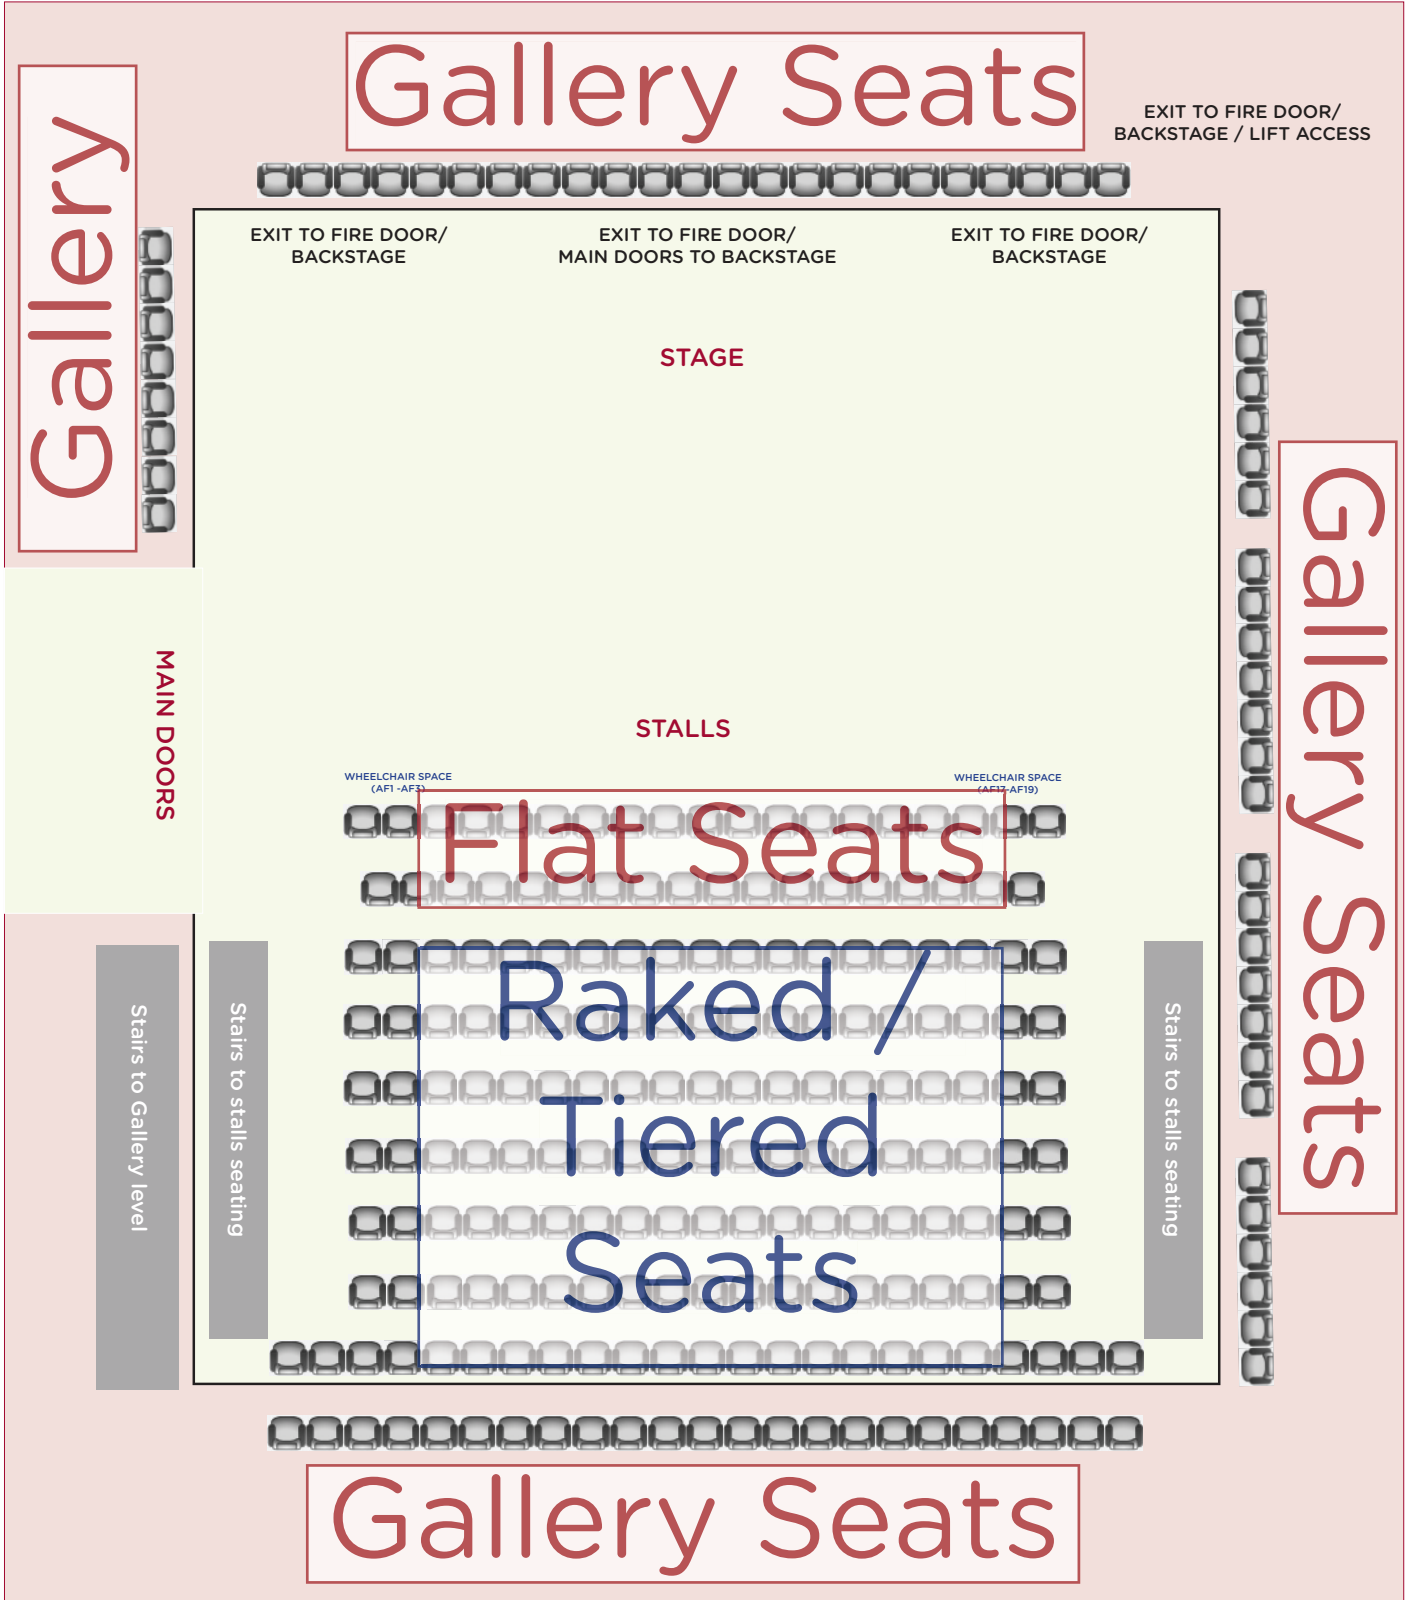

Raked / Tiered Seating within the Stalls

This is like the seating that you would find in a cinema, with each row slightly higher than the row in front of it. All of these seats offer a great view of the stage and are a good distance away from the stage to maximise enjoyment, making them our premium seating option.

Flat Seats (in front of raked seating)

View of the stage from the flat seats

Gallery Seating

Our gallery seats are accessed through a flight of stairs. The seats are located around the perimeter of the hall, meaning some seats offer views of the side and rear of the stage. Ticket prices vary in cost, depending on the view of the stage.

Gallery Seating - elevated seating wrapping around the hall

View of the stage from around the gallery

Cedars Hall

WELLS CATHEDRAL SCHOOL

Seating Plan at Cedars Hall

Gallery Seats

EXIT TO FIRE DOOR/
BACKSTAGE / LIFT ACCESS

WHEELCHAIR SPACE
(AF17-AF19)

Flat Seats

Raked / Tiered Seats

Stairs to Gallery level

Stairs to stalls seating

Stairs to stalls seating

Gallery Seats

Gallery Seats